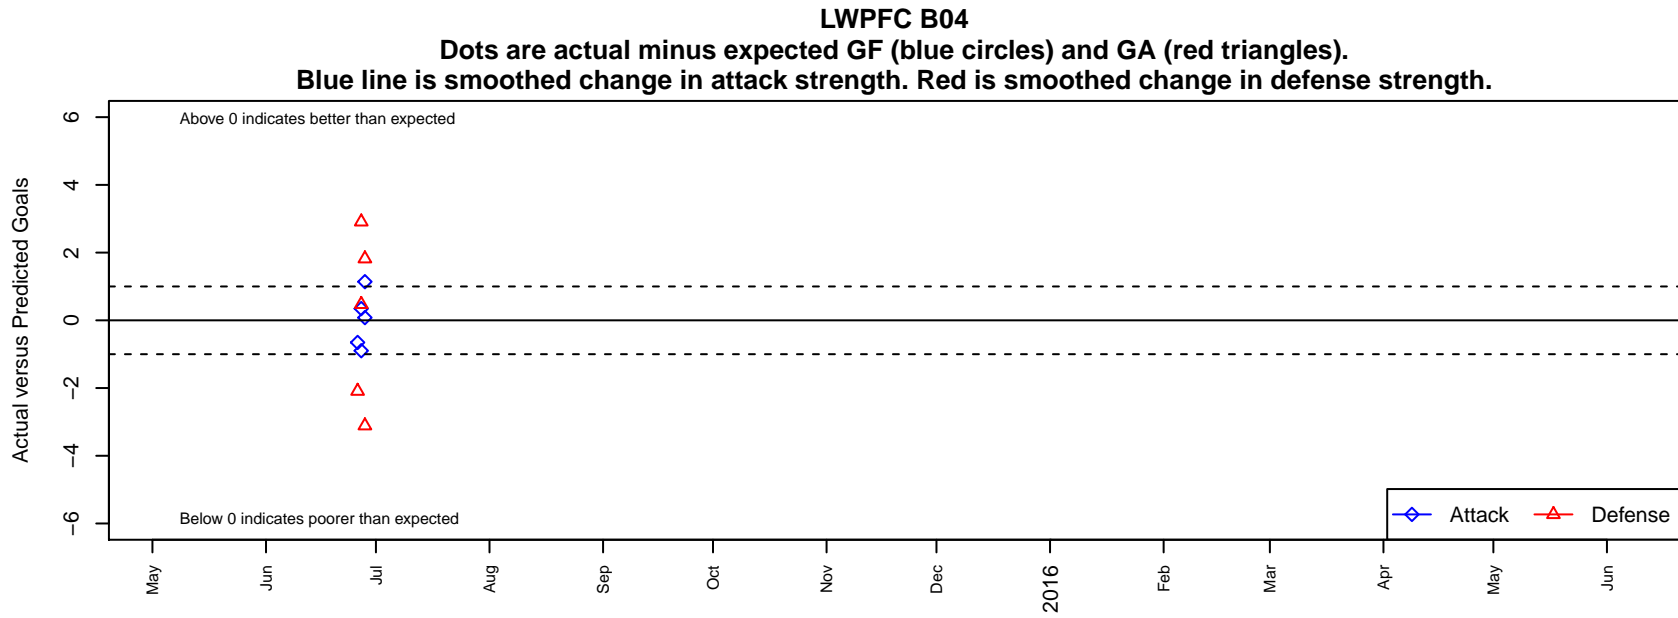

LWPFC B04

Redmond, WA
B04 total strength=461
attack=0.86 defense=0.11

alt names used:
Lake Washington Premier FC

Venues played:
2015 Clash At the Border Bronze/Copper U11

date	home		away		venue	pred.home	pred.away
2015-06-28	LWPFC B04	4	Seattle United Tango B05	1	2015 Clash At the Border Bronze/Copper U	2.86	2.82
2015-06-28	Blackhills FC Black B04	9	LWPFC B04	4	2015 Clash At the Border Bronze/Copper U	5.89	3.92
2015-06-27	Pacific FC Dynamo B04	1	LWPFC B04	11	2015 Clash At the Border Bronze/Copper U	1.47	11.90
2015-06-27	Southside SC Azul B04	2	LWPFC B04	4	2015 Clash At the Border Bronze/Copper U	4.91	3.65
2015-06-26	LWPFC B04	3	Southside SC Azul B04	7	2015 Clash At the Border Bronze/Copper U	3.65	4.91